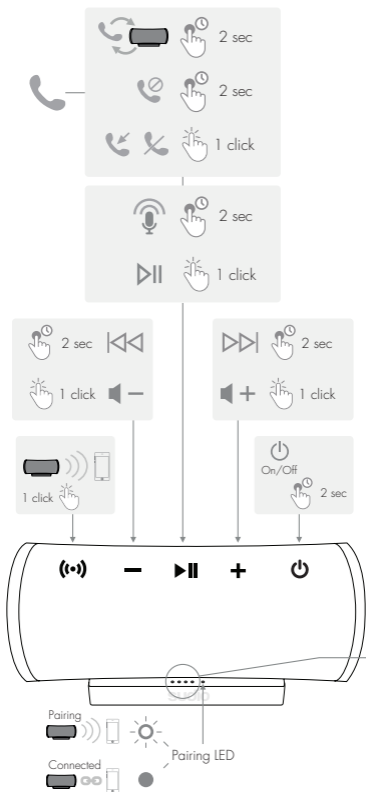

CONTROLS

More information and FAQ at

www.sudio.com/helpcenter

Use two speakers with
one device

2 click 

BATTERY

1 click 

<25 %				
25% - 50%				
50% - 75%				
75% - 100%				
100 %				

SPECIFICATIONS

BLUETOOTH VERSION: 5.0

BLUETOOTH PROFILE: A2DP/AVRCP/HFP/HSP

BLUETOOTH RANGE: 10m

PLAYTIME: 14 h

CHARGING TIME: 4h

BATTERY: 7.4V, 2600mAh RECHARGEABLE
LITHIUM BATTERY

CHARGING TYPE: USB-C

INPUT: DC 5V, 2A

OPERATING TEMPERATURE: -10 - 55°C

WATERPROOF: IPX6 (SPLASH-PROOF)

OWNER'S GUIDE

SUDIO FEMTIO