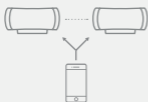

CONTROLS

More information and FAQ at

www.sudio.com/helpcenter

Use two speakers with
one device

2 click 

BATTERY

1 click 

<25 %				
25% - 50%				
50% - 75%				
75% - 100%				
100 %				

SPECIFICATIONS

BLUETOOTH VERSION: 5.0

BLUETOOTH PROFILE: A2DP/AVRCP/HFP/HSP

BLUETOOTH RANGE: 10m

PLAYTIME: 14 h

CHARGING TIME: 4h

BATTERY: 7.4V, 2600mAh RECHARGEABLE
LITHIUM BATTERY

CHARGING TYPE: USB-C